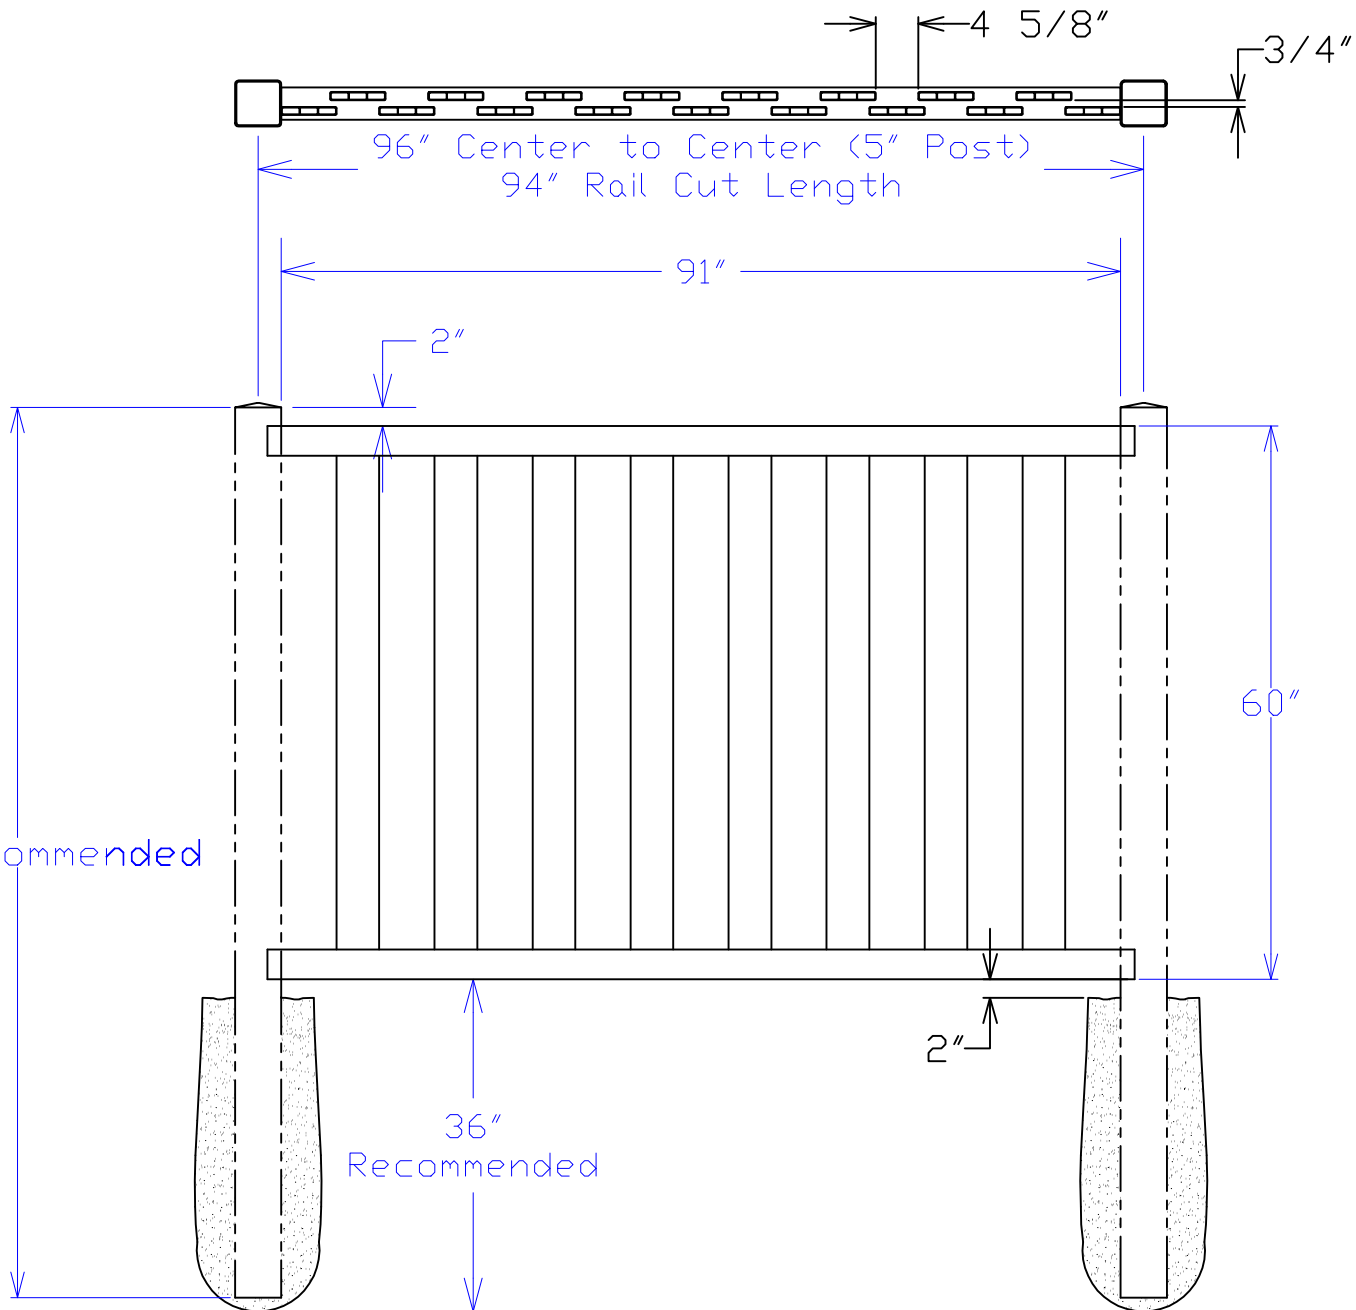

Rev	Date	Description
A	DATE1	
B	DATE2	
C	DATE3	

PART LIST		
QTY	ITEM DESCRIPTION	CUT LENGTH
2	3 1/4" x 3 1/4" Routed Rail	69"
13	7/8" x 6" Plank	59 1/2"

THE DESIGN OF THE PART(S) REPRESENTED BY THESE DRAWINGS IS PROPRIETARY TO CRANE FENCING SOLUTIONS AND CANNOT BE REPRODUCED, COPIED, OR DISCLOSED WITHOUT THE CONSENT OF CRANE FENCING SOLUTIONS

4074 Bethany Road  
 Mason, Ohio 45040  
[www.cranefencing.com](http://www.cranefencing.com)

Semi Privacy Shadow Box 6ft x 5ft  
 MIKE SCOTT  
 3/26/07

Scale:  
 None  
 Sheet:  
 1 of 1

Rev	Date	Description
A	DATE1	
B	DATE2	
C	DATE3	

PART LIST		
QTY	ITEM DESCRIPTION	CUT LENGTH
2	3 1/4" x 3 1/4" Routed Rail	69"
13	7/8" x 6" Plank	71 1/2"

THE DESIGN OF THE PART(S) REPRESENTED BY THESE DRAWINGS IS PROPRIETARY TO CRANE FENCING SOLUTIONS AND CANNOT BE REPRODUCED, COPIED, OR DISCLOSED WITHOUT THE CONSENT OF CRANE FENCING SOLUTIONS

PART LIST		
QTY	ITEM DESCRIPTION	CUT LENGTH
2	3 1/4" x 3 1/4" Routed Rail	94"
17	7/8" x 6" Plank	59 1/2"

THE DESIGN OF THE PART(S) REPRESENTED BY THESE DRAWINGS IS PROPRIETARY TO CRANE FENCING SOLUTIONS AND CANNOT BE REPRODUCED, COPIED, OR DISCLOSED WITHOUT THE CONSENT OF CRANE FENCING SOLUTIONS