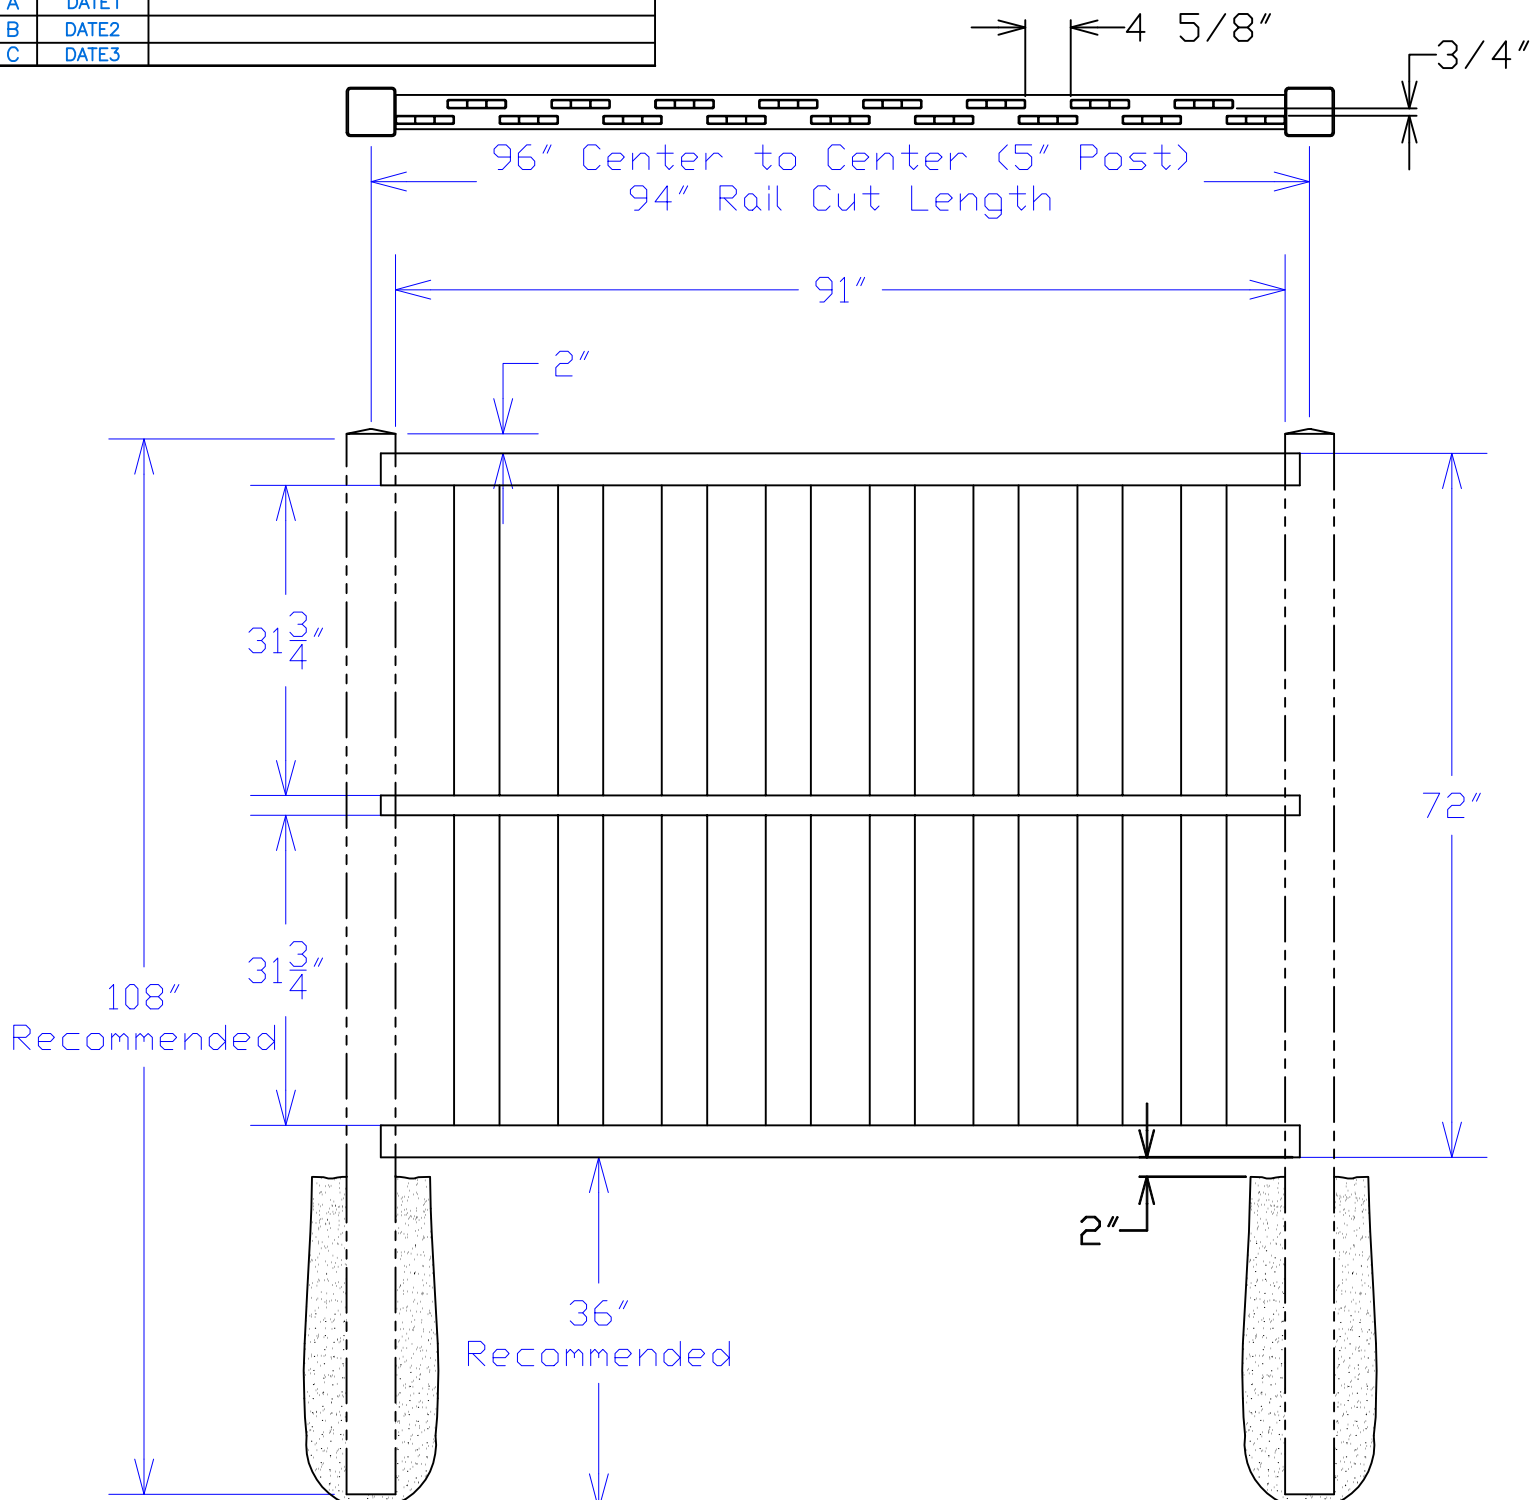

Rev	Date	Description
A	DATE1	
B	DATE2	
C	DATE3	

PART LIST		
QTY	ITEM DESCRIPTION	CUT LENGTH
2	3 1/4" x 3 1/4" Routed Rail	69"
13	7/8" x 6" Plank	59 1/2"

THE DESIGN OF THE PART(S) REPRESENTED BY THESE DRAWINGS IS PROPRIETARY TO CRANE FENCING SOLUTIONS AND CANNOT BE REPRODUCED, COPIED, OR DISCLOSED WITHOUT THE CONSENT OF CRANE FENCING SOLUTIONS

PART LIST		
QTY	ITEM DESCRIPTION	CUT LENGTH
2	3 1/4" x 3 1/4" Routed Rail	69"
13	7/8" x 6" Plank	71 1/2"

THE DESIGN OF THE PART(S) REPRESENTED BY THESE DRAWINGS IS PROPRIETARY TO CRANE FENCING SOLUTIONS AND CANNOT BE REPRODUCED, COPIED, OR DISCLOSED WITHOUT THE CONSENT OF CRANE FENCING SOLUTIONS

PART LIST		
QTY	ITEM DESCRIPTION	CUT LENGTH
2	3 1/4" x 3 1/4" Routed Rail	94"
17	7/8" x 6" Plank	59 1/2"

THE DESIGN OF THE PART(S) REPRESENTED BY THESE DRAWINGS IS PROPRIETARY TO CRANE FENCING SOLUTIONS AND CANNOT BE REPRODUCED, COPIED, OR DISCLOSED WITHOUT THE CONSENT OF CRANE FENCING SOLUTIONS

4074 Bethany Road  
Mason, Ohio 45040  
www.cranefencing.com

Semi Privacy Shadow Box 8ft x 5ft  
MIKE SCOTT  
3/26/07

Scale:  
None  
Sheet:  
1 of 1

Rev	Date	Description
A	DATE1	
B	DATE2	
C	DATE3	

PART LIST		
QTY	ITEM DESCRIPTION	CUT LENGTH
2	3 1/4" x 3 1/4" Routed Rail	94"
17	7/8" x 6" Plank	71 1/2"
1	2" x 3 1/2" Routed Spacer	94"