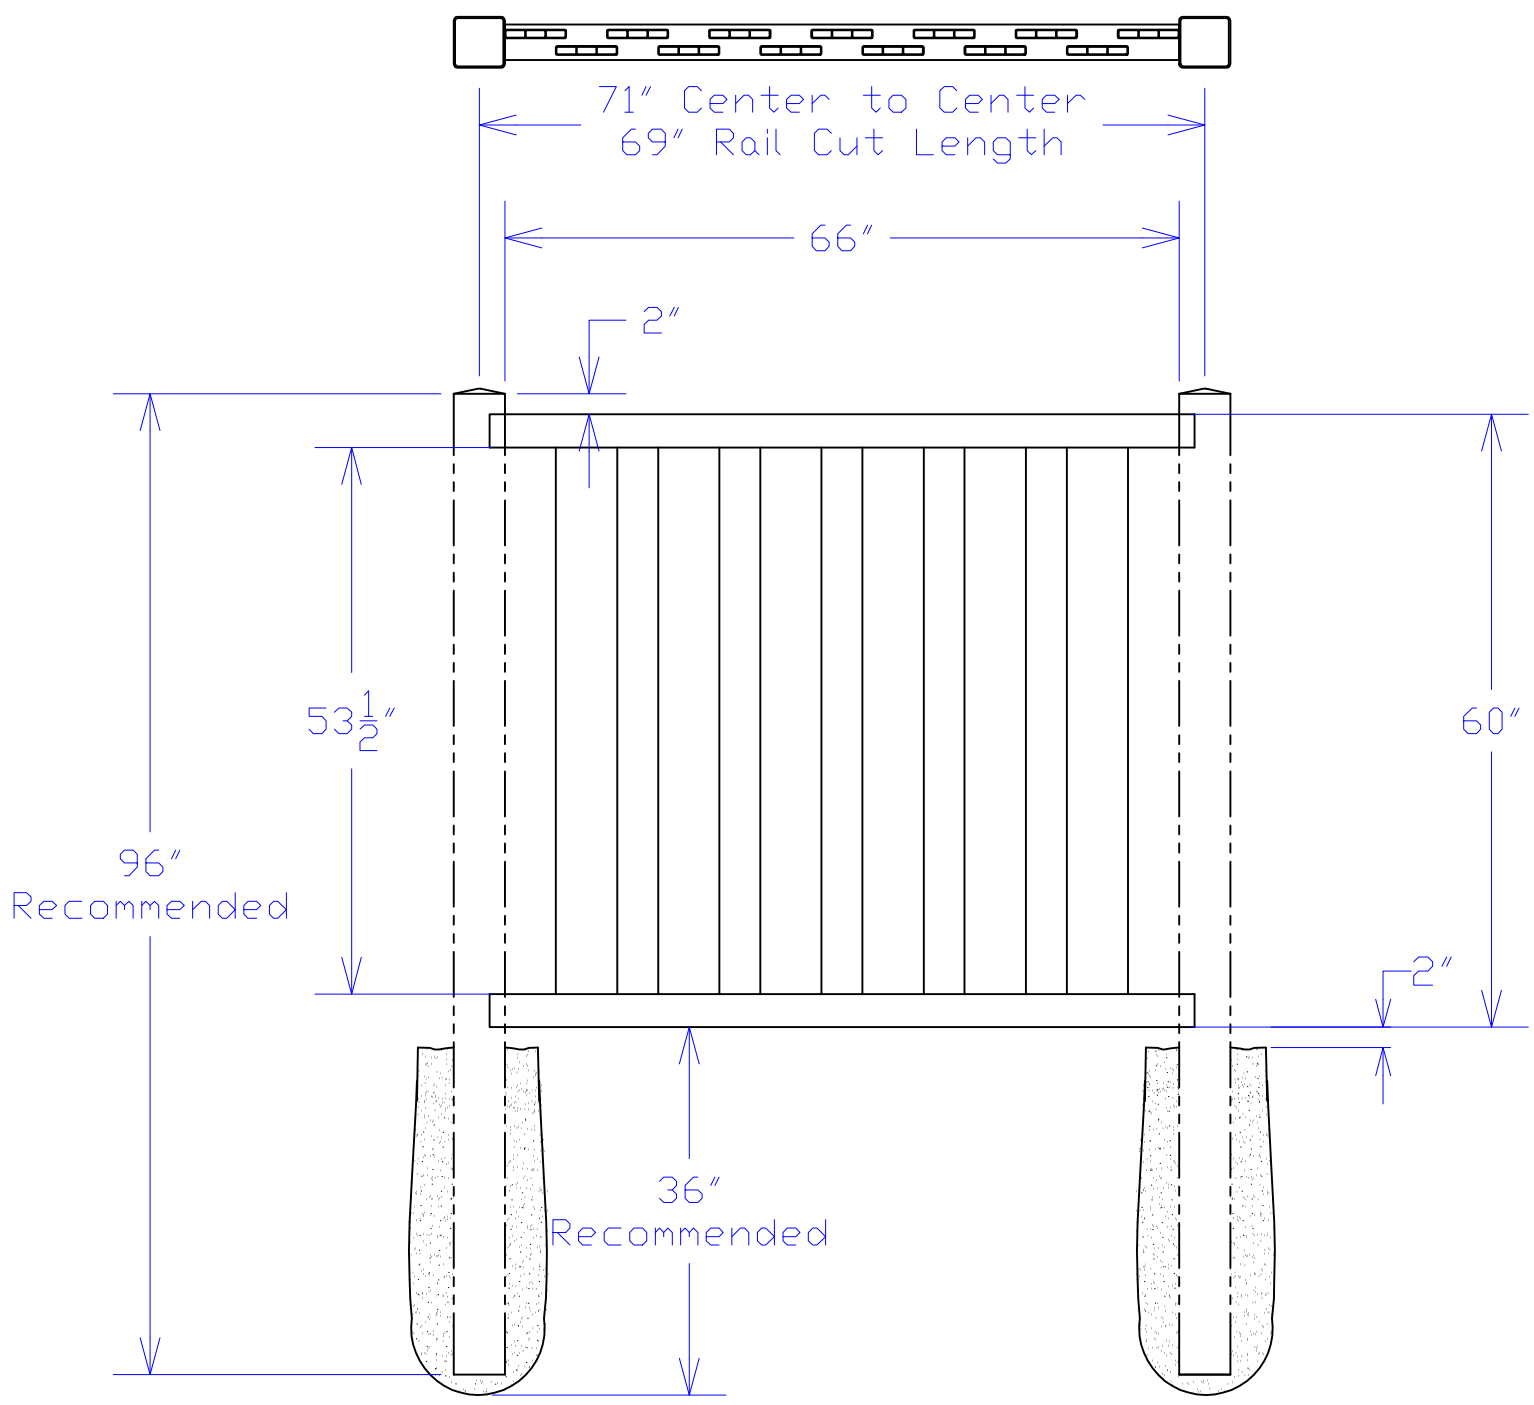

Rev	Date	Description
A	DATE1	
B	DATE2	
C	DATE3	

PART LIST		
QTY	ITEM DESCRIPTION	CUT LENGTH
2	3 1/4" x 3 1/4" Routed Rail	69"
13	7/8" x 6" Plank	59 1/2"

THE DESIGN OF THE PART(S) REPRESENTED BY THESE DRAWINGS IS PROPRIETARY TO CRANE FENCING SOLUTIONS AND CANNOT BE REPRODUCED, COPIED, OR DISCLOSED WITHOUT THE CONSENT OF CRANE FENCING SOLUTIONS

4074 Bethany Road  
 Mason, Ohio 45040  
[www.cranefencing.com](http://www.cranefencing.com)

Semi Privacy Shadow Box 6ft x 5ft  
 MIKE SCOTT  
 3/26/07

Scale:  
 None  
 Sheet:  
 1 of 1

Rev	Date	Description
A	DATE1	
B	DATE2	
C	DATE3	

PART LIST		
QTY	ITEM DESCRIPTION	CUT LENGTH
2	3 1/4" x 3 1/4" Routed Rail	69"
13	7/8" x 6" Plank	71 1/2"

THE DESIGN OF THE PART(S) REPRESENTED BY THESE DRAWINGS IS PROPRIETARY TO CRANE FENCING SOLUTIONS AND CANNOT BE REPRODUCED, COPIED, OR DISCLOSED WITHOUT THE CONSENT OF CRANE FENCING SOLUTIONS

PART LIST		
QTY	ITEM DESCRIPTION	CUT LENGTH
2	3 1/4" x 3 1/4" Routed Rail	94"
17	7/8" x 6" Plank	59 1/2"

THE DESIGN OF THE PART(S) REPRESENTED BY THESE DRAWINGS IS PROPRIETARY TO CRANE FENCING SOLUTIONS AND CANNOT BE REPRODUCED, COPIED, OR DISCLOSED WITHOUT THE CONSENT OF CRANE FENCING SOLUTIONS