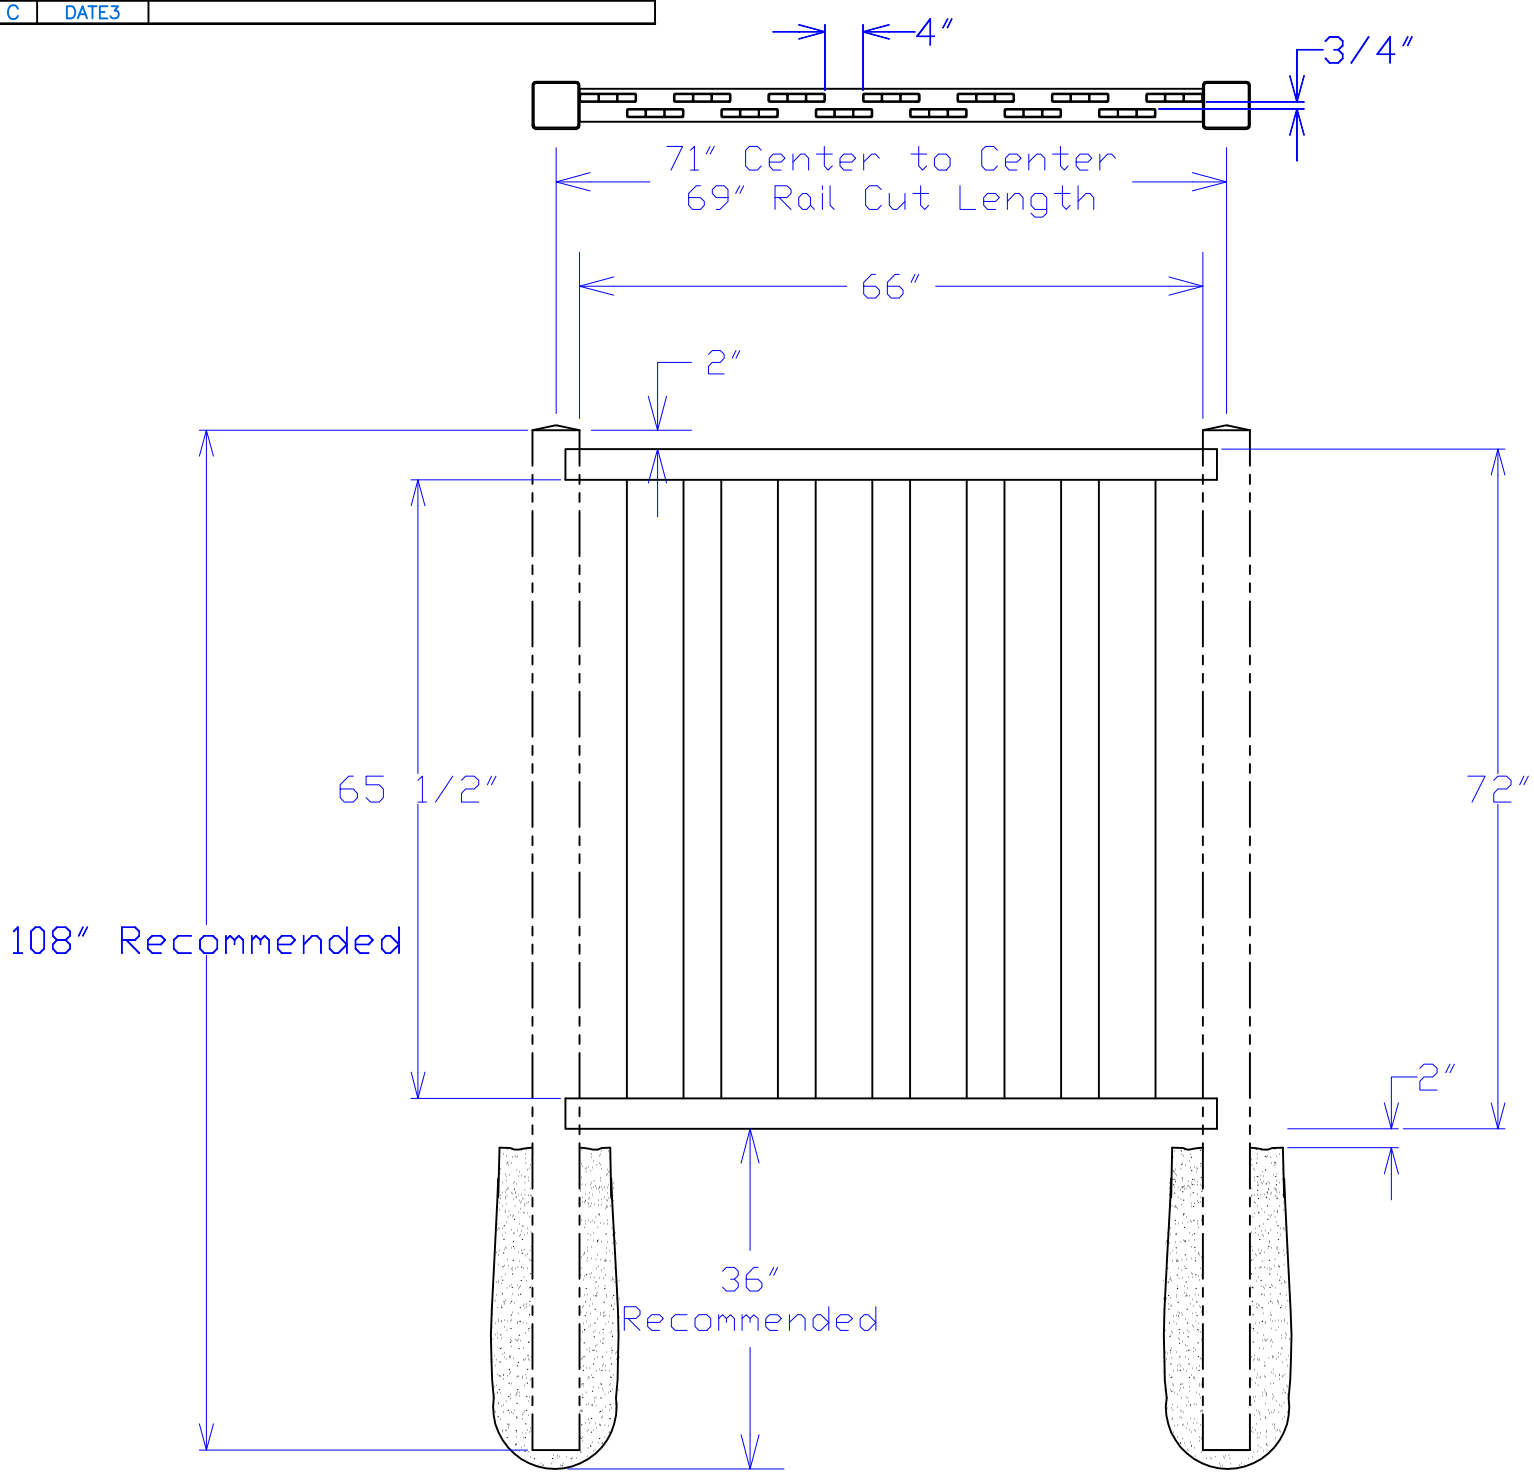

Rev	Date	Description
A	DATE1	
B	DATE2	
C	DATE3	

PART LIST		
QTY	ITEM DESCRIPTION	CUT LENGTH
2	3 1/4" x 3 1/4" Routed Rail	69"
13	7/8" x 6" Plank	59 1/2"

THE DESIGN OF THE PART(S) REPRESENTED BY THESE DRAWINGS IS PROPRIETARY TO CRANE FENCING SOLUTIONS AND CANNOT BE REPRODUCED, COPIED, OR DISCLOSED WITHOUT THE CONSENT OF CRANE FENCING SOLUTIONS

4074 Bethany Road  
 Mason, Ohio 45040  
[www.cranefencing.com](http://www.cranefencing.com)

Semi Privacy Shadow Box 6ft x 5ft  
 MIKE SCOTT  
 3/26/07

Scale:  
 None  
 Sheet:  
 1 of 1

Rev	Date	Description
A	DATE1	
B	DATE2	
C	DATE3	

PART LIST		
QTY	ITEM DESCRIPTION	CUT LENGTH
2	3 1/4" x 3 1/4" Routed Rail	69"
13	7/8" x 6" Plank	71 1/2"

THE DESIGN OF THE PART(S) REPRESENTED BY THESE DRAWINGS IS PROPRIETARY TO CRANE FENCING SOLUTIONS AND CANNOT BE REPRODUCED, COPIED, OR DISCLOSED WITHOUT THE CONSENT OF CRANE FENCING SOLUTIONS

PART LIST		
QTY	ITEM DESCRIPTION	CUT LENGTH
2	3 1/4" x 3 1/4" Routed Rail	94"
17	7/8" x 6" Plank	59 1/2"

THE DESIGN OF THE PART(S) REPRESENTED BY THESE DRAWINGS IS PROPRIETARY TO CRANE FENCING SOLUTIONS AND CANNOT BE REPRODUCED, COPIED, OR DISCLOSED WITHOUT THE CONSENT OF CRANE FENCING SOLUTIONS